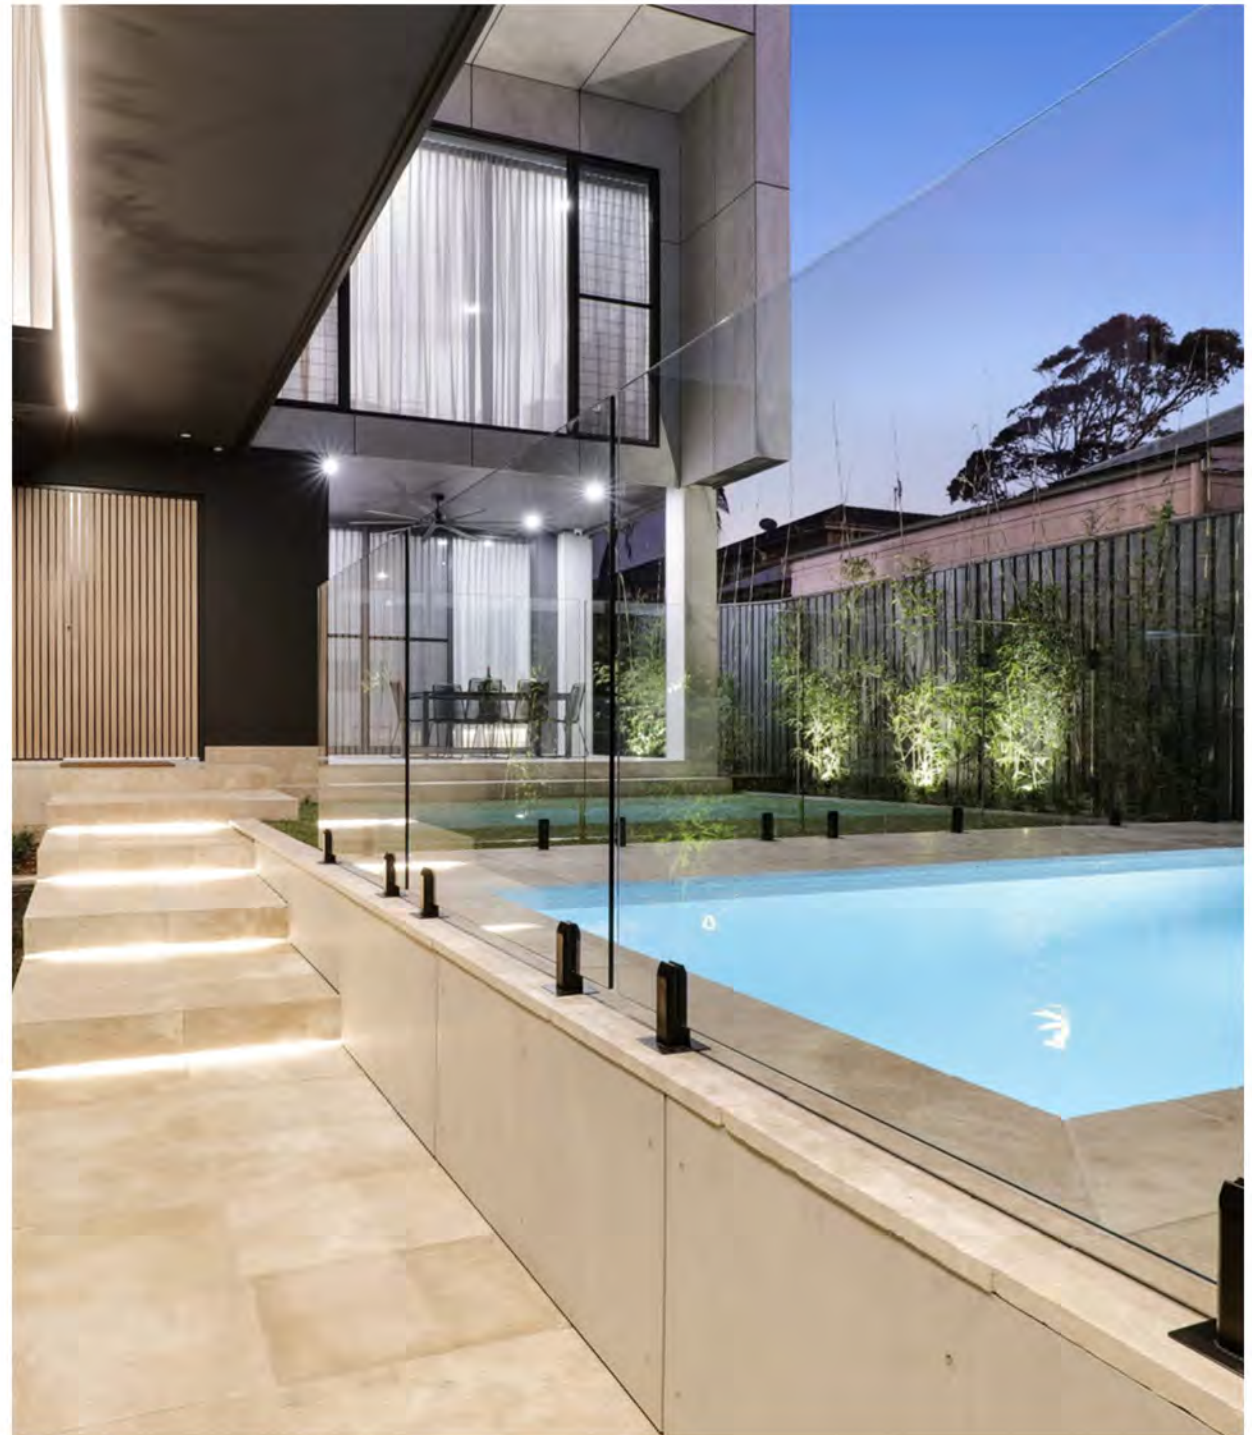

Why Precast Pools?

Affordable quality.

Exceptional finishes.

Our concrete Precast Pools are affordable, high-quality, and normally swim-ready in under 72hrs (including excavation). They're designed to work with decking, other surrounds or standalone.

100% Australian made and finished with premium tile & stone to your requirements.

With Precast, expect a 35% cost saving compared to an equivalent custom concrete pool, plus the luxury of complete internal tiling. We use only high-end Spanish tile & imported stone.

We give a 10 year guarantee on finishes (tiling and stone coping). Our innovative designs are built to strict quality guidelines following extensive R&D and testing.