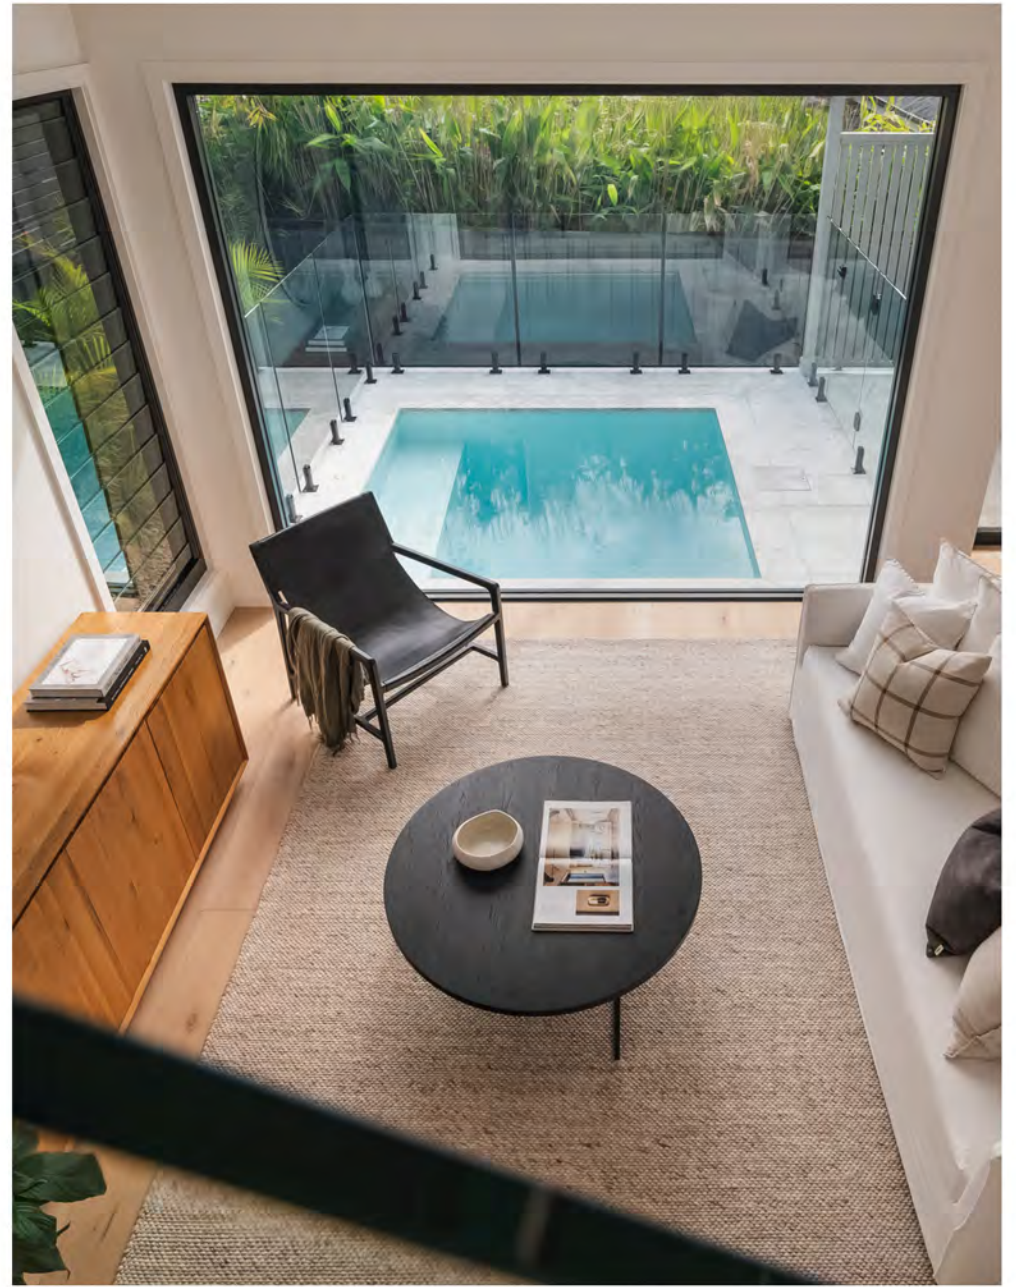

Merewether, NSW