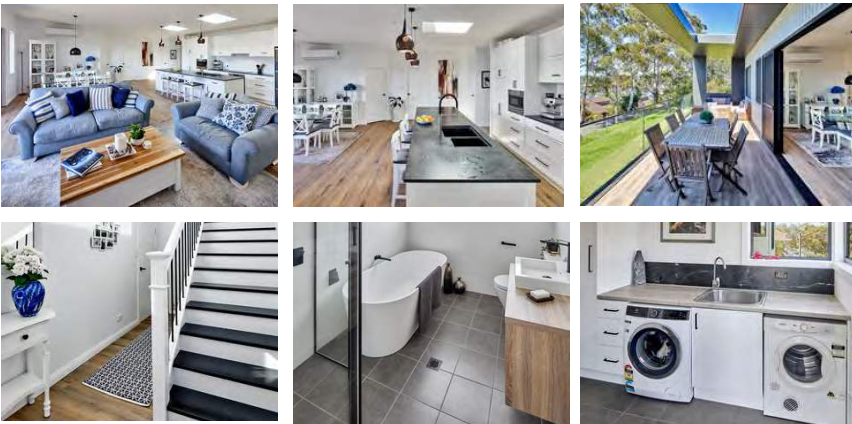

# Kincumber South

Bespoke Design

From \$400k

- Three Bedrooms
- Study
- Two Bathrooms
- Large Alfresco
- Large Open Living Area
- Sub Floor Garage